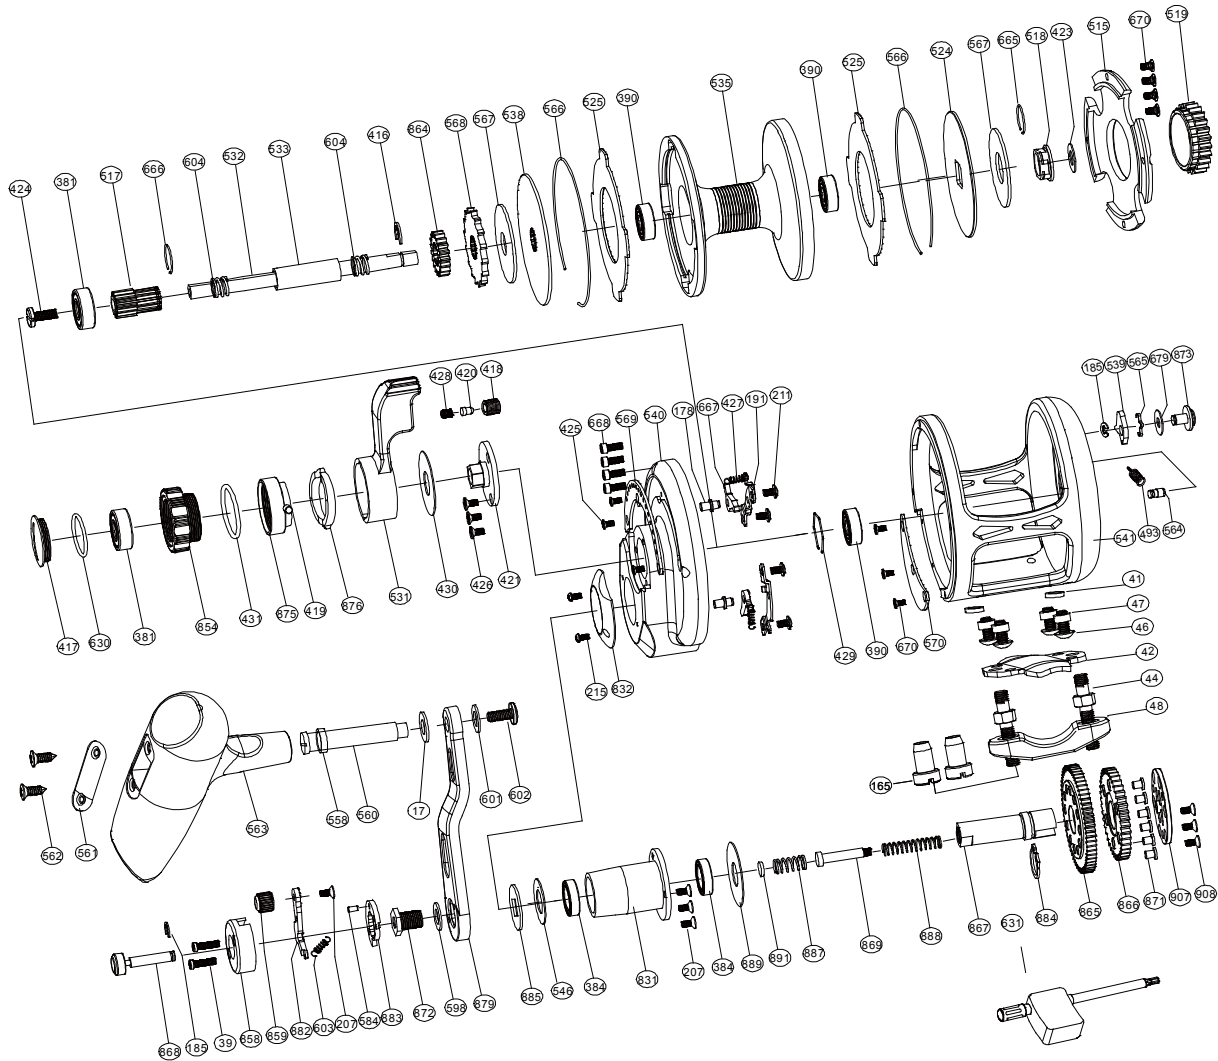

Sealion Series Lefty Dual Drag Jigging Reel

SL16DL

No.	PARTS NAME	No.	PARTS NAME	No.	PARTS NAME
17	Washer 2	517	High speed pinion gear	666	Small ring
39	Button screw	518	Drag plate undersleeve	667	Anti-reverse dog
41	Reel foot cannulation 1	519	Sound gear	668	Side plate screws
42	Reel foot	524	Rear drag plate	670	Close cover screws
44	Fixed screws	525	Drag plate	679	Washer 1
46	Reel foot screws	531	Drag control lever	879	Handle arm
47	Reel foot cannulation 2	532	Spool shaft	831	Drive shaft coat
48	Rod clamp	533	Spool cannulation	832	Drive shield
165	Fixed nuts	535	Spool	854	Drag tension knob
178	Set plate nail	538	Front drag plate	858	Button basement
185	"E" washer	539	Alarm sound gear	859	Button lever knob
191	Set plate	540	Right plate	864	Low speed pinion gear
207	Push slice screw	541	Frame	865	Drive gear-high speed
211	Set plate screws	546	Drive shaft washer	866	Drive gear-low speed
215	Cover screw	558	Handle shaft retainer	867	Drive shaft
381	Ball bearing (S606)	560	T handle nail	868	Push button shaft
384	Ball bearing (S6700)	561	Handle cover	869	Slide pole
390	Ball bearing (S696)	562	Handle cover screw	871	Variable-speed pin
416	"E" washer	563	Handle knob	872	Handle bolt
417	Drag knob cover	564	Sound spring pin	873	Strike alert lever
418	Sound coat	565	Sound spring plate	875	Pre-program key
419	Pre-program key pin	566	Spool ring	876	Pre-program plate
420	Sound nail	567	Spool spring washer	882	Push slice
421	Bearing cover	568	Anti-reverse ratchet	883	Stopping slice
423	Drag plate washer	569	Embedded clip	884	"C" washer
424	Spool shaft screw	570	Close cover	885	Handle washer
425	Screw embedded clip	584	Push nail	887	Drive shaft spring
426	Screw for bearing cover	598	Handle bolt washer	888	Shaft insert spring
427	Stopping slock spring	601	Washer 3	889	Drive shaft coat washer
428	Sound nail spring	602	Handle knob screw 2	891	Variable-speed washer
429	Bearing ring	603	Push spring	907	Variable-speed plate
430	Drag control lever washer	604	Spool shaft spring	908	Variable-speed screws
431	"O" ring	630	"O" ring		
493	Sound spring	631	Wrench		
515	Cover	665	Big ring		